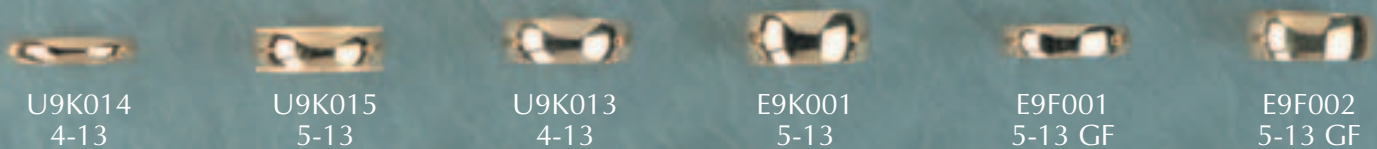

# ETERNITY BANDS & SETS

U9K014  
4-13

U9K015  
5-13

U9K013  
4-13

E9K001  
5-13

E9F001  
5-13 GF

E9F002  
5-13 GF

U9W017  
4-13

U9W018  
5-13

U9W016  
4-13

E9W008  
5-13

E9S003  
5-13  
Sterling

E9S004  
5-13  
Sterling

D3W005  
5-10

D3W048  
5-9

D3W049  
5-9

E9W09E

E9W15M

E9W09M

E9W15J

E9W09R

E9W15E

Sizes 4-10

**ETERNITY RINGS**—  
exquisite channel-set  
crystals in gold or  
rhodium electroplate.